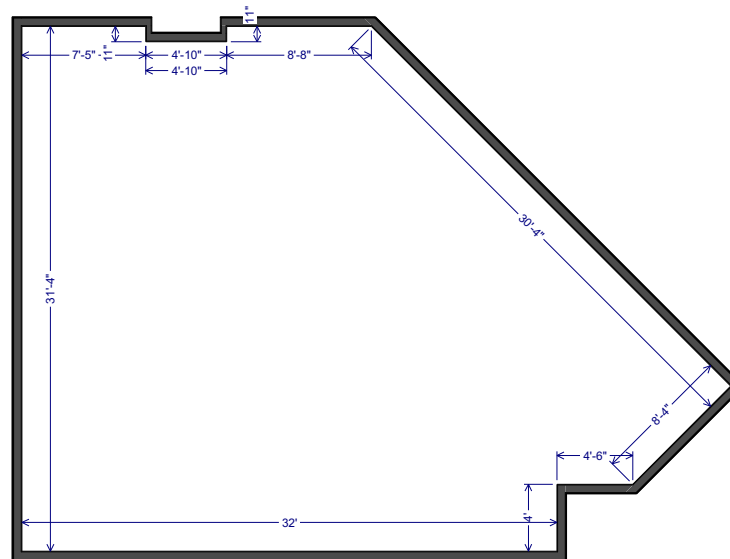

106, 40 PARKRIDGE VIEW SE

MAIN - 1030.77 Sq.ft. / 95.75 m²
TOTAL - 1030.77 Sq.ft. / 95.75 m²

SERGHEI CICALA
CENTURY 21 POWER REALTY
CICALASERGHEI@GMAIL.COM
403.288.2121

CONVENTIONAL CONDO

*RECA RMS MEASUREMENTS TAKEN PAINT TO PAINT

MAIN LEVEL